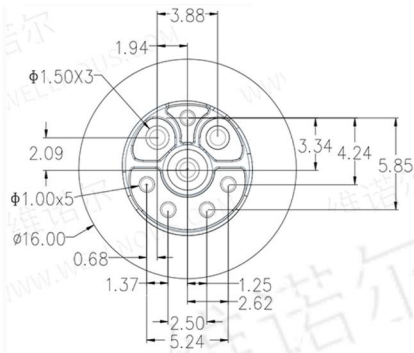

磁吸连接器 >>

乐清市维诺尔电子科技有限公司
Yueqing Weinuoer Electronic Technology Co., Ltd.

MAGNETIC CONNECTOR

CX14-16XL-M