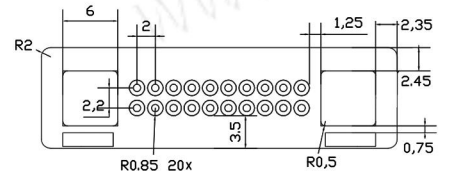

MAGNETIC CONNECTOR

CX-FB型-20pin母