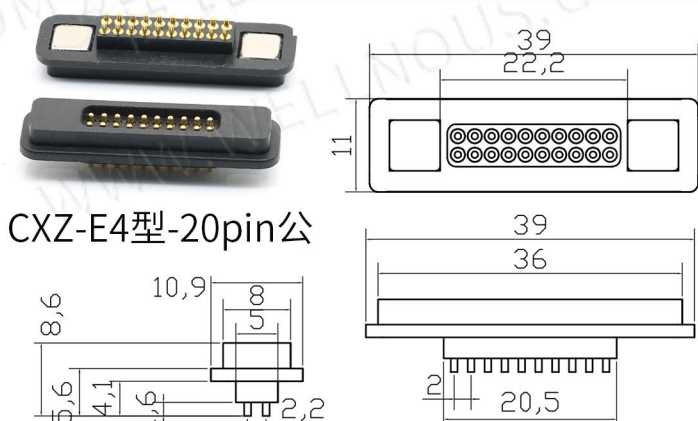

## MAGNETIC CONNECTOR

CXZ-E4型-17pin公

CXZ-E4型-17pin母

CXZ-E4型-18pin公

CXZ-E4型-18pin母

CXZ-E4型-19pin公

CXZ-E4型-19pin母

CXZ-E4型-20pin公