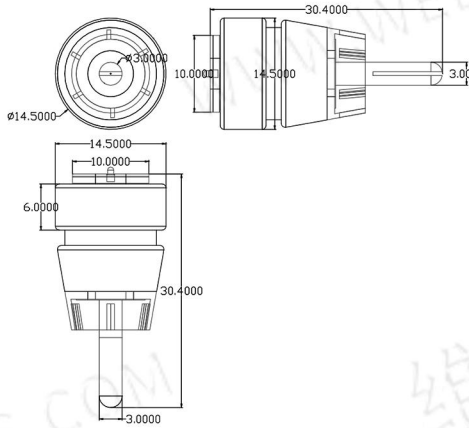

## MAGNETIC CONNECTOR

cx-8mm双钩头

cx-10mm双勾线

cx10mm-rca  
转接头

cx10mm-dc  
转接头

cx-38mm-01

cx-38mm-02

cx-4pin-C02