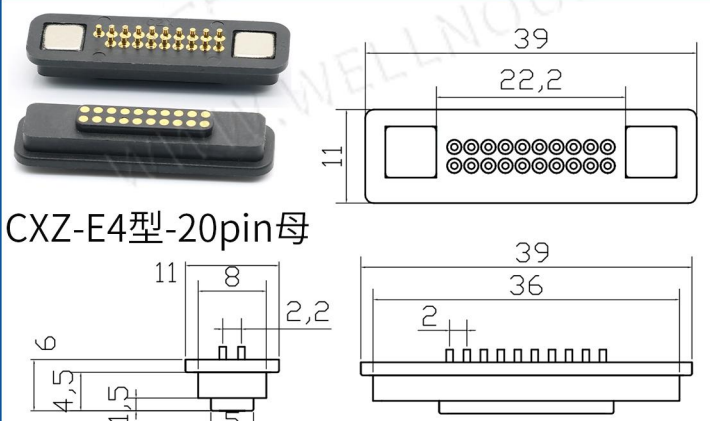

## MAGNETIC CONNECTOR

CXZ-E4型-17pin公

CXZ-E4型-17pin母

CXZ-E4型-18pin公

CXZ-E4型-18pin母

CXZ-E4型-19pin公

CXZ-E4型-19pin母

CXZ-E4型-20pin公