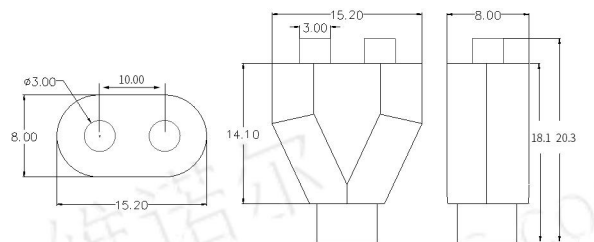

cx-D10PH-usb