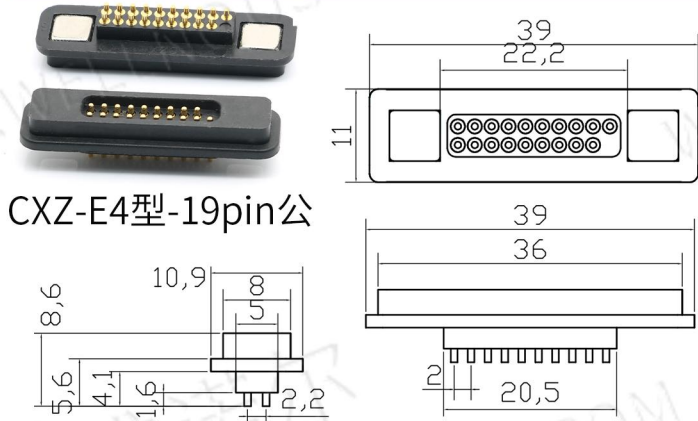

## MAGNETIC CONNECTOR

CXZ-E4型-17pin公

CXZ-E4型-17pin母

CXZ-E4型-18pin公

CXZ-E4型-18pin母

CXZ-E4型-19pin公

CXZ-E4型-19pin母

CXZ-E4型-20pin公