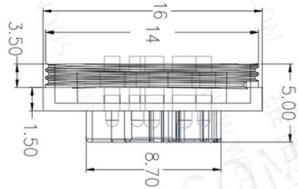

CX14-16XL-M