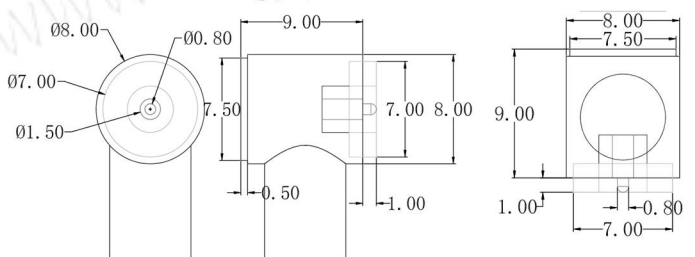

## MAGNETIC CONNECTOR

cx-8mm-usb

cx-10mm-usb

cx-8mm TYPE-C

cx-10mm TYPE-C

cx-12X10-usb

cx-7mmLX-usb 立吸

cx-7mmWT-usb 弯头