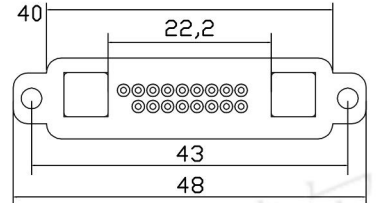

MAGNETIC CONNECTOR

CXZ-D型-17pin公