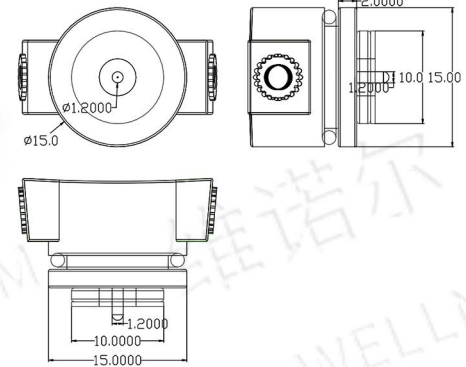

## MAGNETIC CONNECTOR

cx-8mm双钩头

cx-10mm双勾线

cx10mm-rca  
转接头

cx10mm-dc  
转接头

cx-38mm-01

cx-38mm-02

cx-4pin-C02