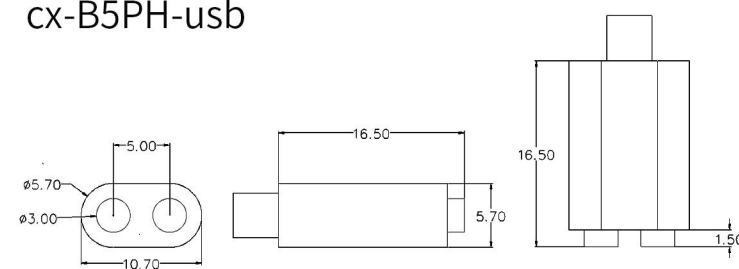

## MAGNETIC CONNECTOR

2p-2.54PH-usb

4p-2.54PH-usb

2pT-2.54PHT-usb

4pT-2.54PH-usb

5pin-usb

cx-A12PH-usb

cx-B5PH-usb