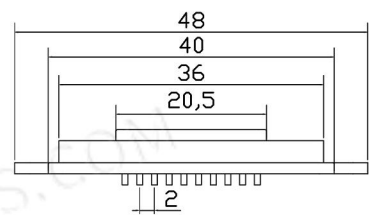

## MAGNETIC CONNECTOR

CXZ-D型-17pin公

CXZ-D型-17pin母

CXZ-D型-18pin公

CXZ-D型-18pin母

CXZ-D型-19pin公

CXZ-D型-19pin母

CXZ-D型-20pin公