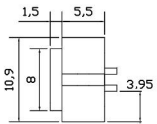

CX-FA型-20pin公