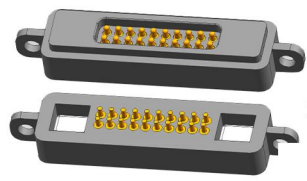

MAGNETIC CONNECTOR