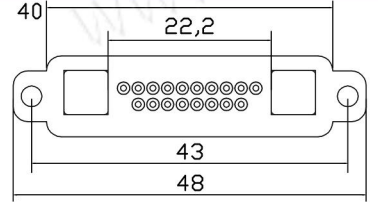

## MAGNETIC CONNECTOR

CXZ-D型-17pin公

CXZ-D型-17pin母

CXZ-D型-18pin公

CXZ-D型-18pin母

CXZ-D型-19pin公

CXZ-D型-19pin母

CXZ-D型-20pin公