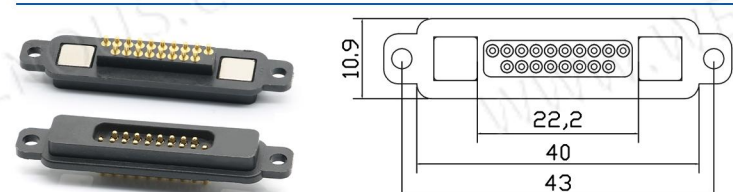

## MAGNETIC CONNECTOR

CXZ-D型-17pin公

CXZ-D型-17pin母

CXZ-D型-18pin公

CXZ-D型-18pin母

CXZ-D型-19pin公

CXZ-D型-19pin母

CXZ-D型-20pin公