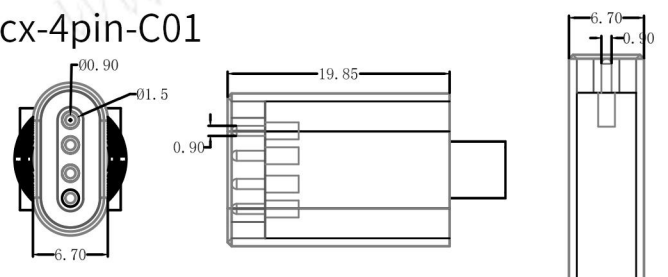

磁吸连接器 >>

乐清市维诺尔电子科技有限公司
Yueqing Weinuoer Electronic Technology Co., Ltd.

MAGNETIC CONNECTOR