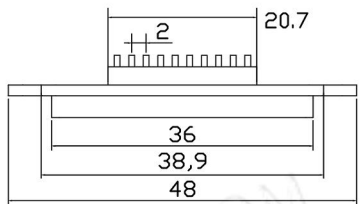

## MAGNETIC CONNECTOR

CXZ-D型-17pin公

CXZ-D型-17pin母

CXZ-D型-18pin公

CXZ-D型-18pin母

CXZ-D型-19pin公

CXZ-D型-19pin母

CXZ-D型-20pin公