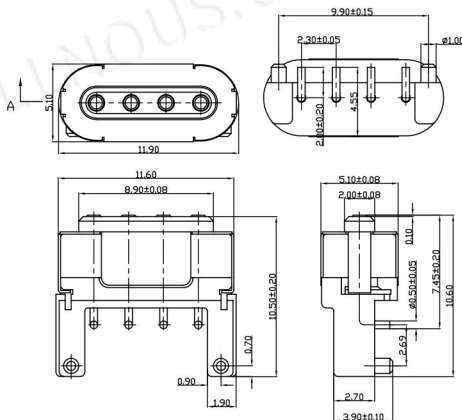

## MAGNETIC CONNECTOR

cx-8mm双钩头

cx-10mm双勾线

cx10mm-rca  
转接头

cx10mm-dc  
转接头

cx-38mm-01

cx-38mm-02

cx-4pin-C02