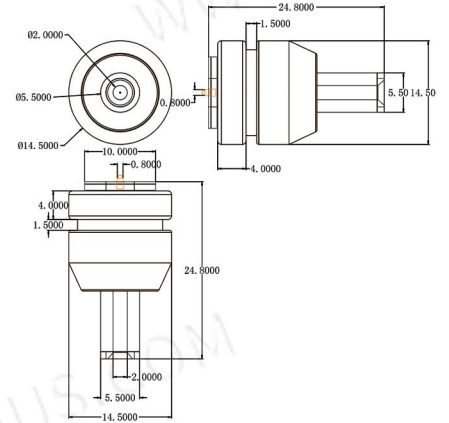

## MAGNETIC CONNECTOR

cx-8mm双钩头

cx-10mm双勾线

cx10mm-rca  
转接头

cx10mm-dc  
转接头

cx-38mm-01

cx-38mm-02

cx-4pin-C02