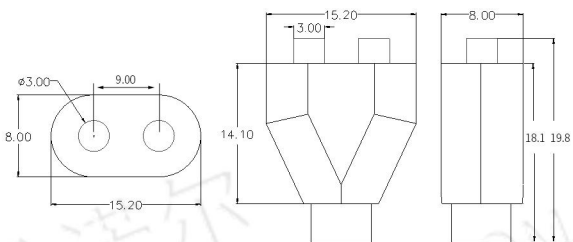

cx-D9PH-usb