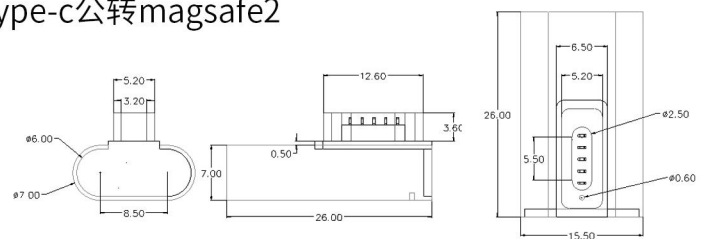

Type-c公转magsafe2