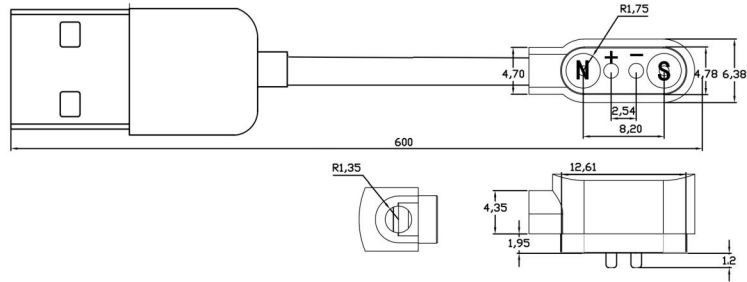

2p-2.54PH-usb