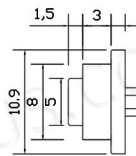

CX-FA型-20pin母