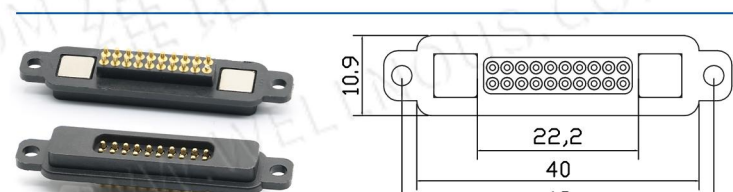

## MAGNETIC CONNECTOR

CXZ-D型-17pin公

CXZ-D型-17pin母

CXZ-D型-18pin公

CXZ-D型-18pin母

CXZ-D型-19pin公

CXZ-D型-19pin母

CXZ-D型-20pin公