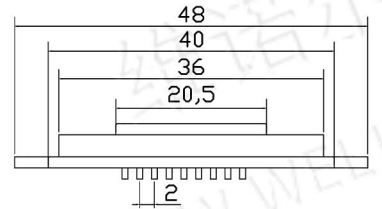

## MAGNETIC CONNECTOR

CXZ-D型-17pin公

CXZ-D型-17pin母

CXZ-D型-18pin公

CXZ-D型-18pin母

CXZ-D型-19pin公

CXZ-D型-19pin母

CXZ-D型-20pin公