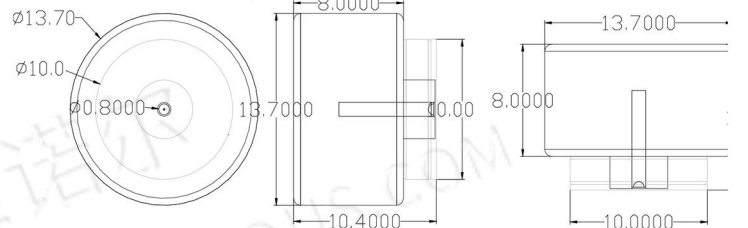

## MAGNETIC CONNECTOR

cx-8mm-usb

cx-10mm-usb

cx-8mm TYPE-C

cx-10mm TYPE-C

cx-12X10-usb

cx-7mmLX-usb 立吸

cx-7mmWT-usb 弯头