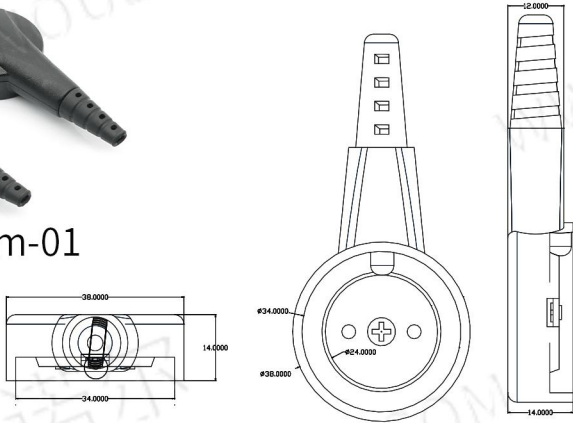

## MAGNETIC CONNECTOR

cx-8mm双钩头

cx-10mm双勾线

cx10mm-rca  
转接头

cx10mm-dc  
转接头

cx-38mm-01

cx-38mm-02

cx-4pin-C02