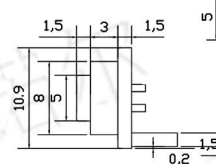

## MAGNETIC CONNECTOR

CX-FA型-20pin公

CX-FA型-20pin母

CX-FB型-20pin公

CX-FB型-20pin母

CX-FW型-20pin公

CX-FW型-20pin母

双排6pin公