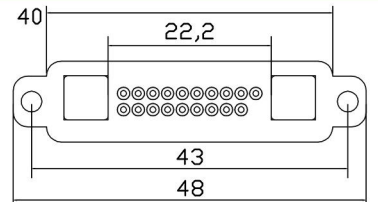

## MAGNETIC CONNECTOR

CXZ-D型-17pin公

CXZ-D型-17pin母

CXZ-D型-18pin公

CXZ-D型-18pin母

CXZ-D型-19pin公

CXZ-D型-19pin母

CXZ-D型-20pin公