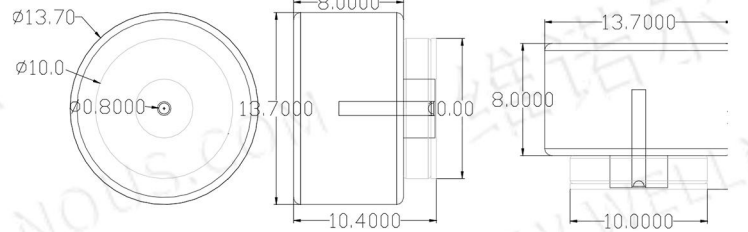

## MAGNETIC CONNECTOR

cx-8mm-usb

cx-10mm-usb

cx-8mm TYPE-C

cx-10mm TYPE-C

cx-12X10-usb

cx-7mmLX-usb 立吸

cx-7mmWT-usb 弯头