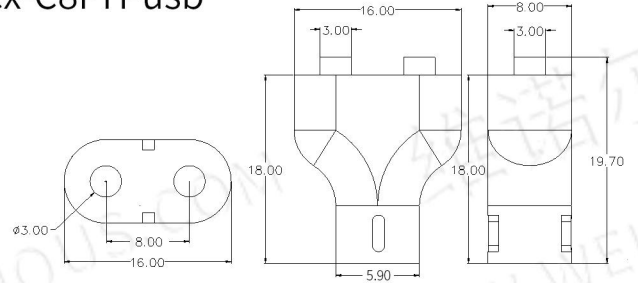

cx-C8PH-usb