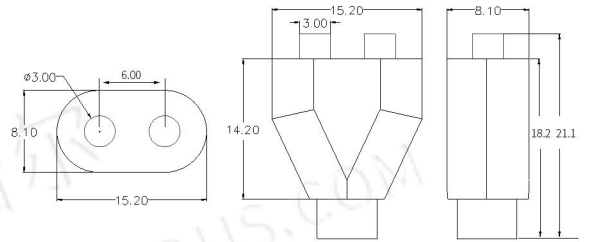

cx-D6PH-usb