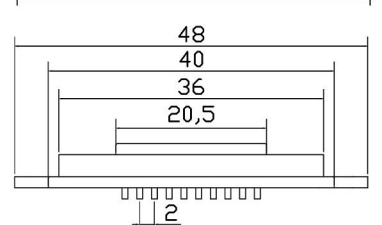

MAGNETIC CONNECTOR

CXZ-D型-20pin母