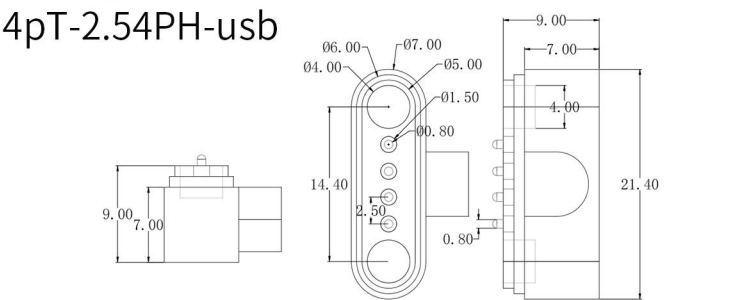

## MAGNETIC CONNECTOR

2p-2.54PH-usb

4p-2.54PH-usb

2pT-2.54PHT-usb

4pT-2.54PH-usb

5pin-usb

cx-A12PH-usb

cx-B5PH-usb