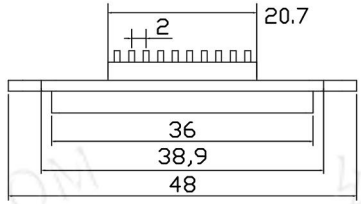

## MAGNETIC CONNECTOR

CXZ-D型-17pin公

CXZ-D型-17pin母

CXZ-D型-18pin公

CXZ-D型-18pin母

CXZ-D型-19pin公

CXZ-D型-19pin母

CXZ-D型-20pin公