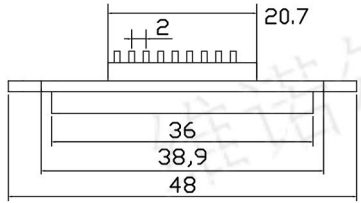

MAGNETIC CONNECTOR

CXZ-D型-17pin公