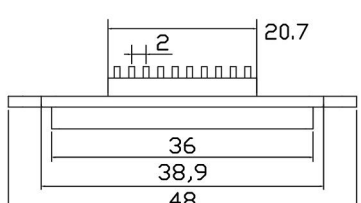

## MAGNETIC CONNECTOR

CXZ-D型-17pin公

CXZ-D型-17pin母

CXZ-D型-18pin公

CXZ-D型-18pin母

CXZ-D型-19pin公

CXZ-D型-19pin母

CXZ-D型-20pin公