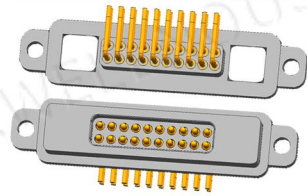

## MAGNETIC CONNECTOR

CX-FA型-20pin公

CX-FA型-20pin母

CX-FB型-20pin公

CX-FB型-20pin母

CX-FW型-20pin公

CX-FW型-20pin母

双排6pin公