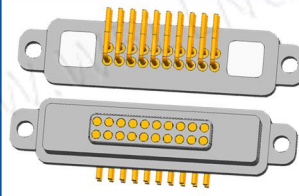

## MAGNETIC CONNECTOR

CX-FA型-20pin公

CX-FA型-20pin母

CX-FB型-20pin公

CX-FB型-20pin母

CX-FW型-20pin公

CX-FW型-20pin母

双排6pin公