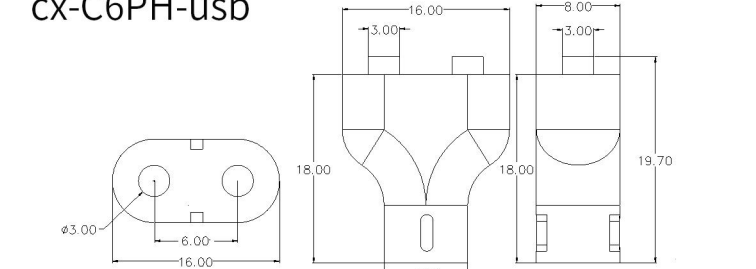

cx-C6PH-usb