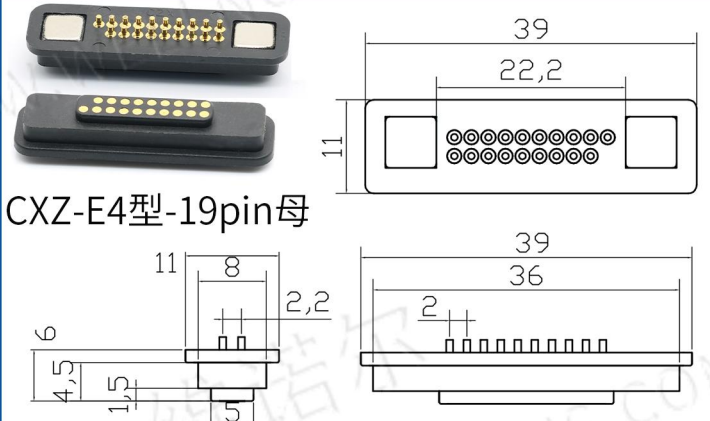

## MAGNETIC CONNECTOR

CXZ-E4型-17pin公

CXZ-E4型-17pin母

CXZ-E4型-18pin公

CXZ-E4型-18pin母

CXZ-E4型-19pin公

CXZ-E4型-19pin母

CXZ-E4型-20pin公