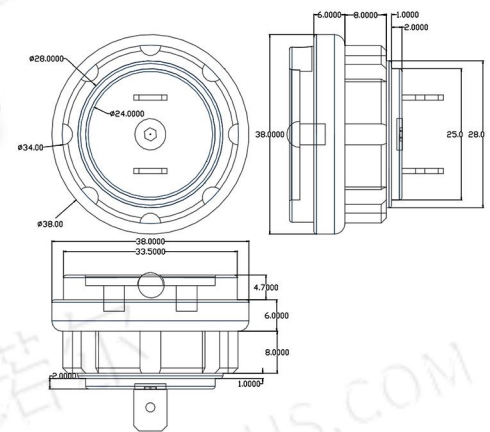

## MAGNETIC CONNECTOR

cx-8mm双钩头

cx-10mm双勾线

cx10mm-rca  
转接头

cx10mm-dc  
转接头

cx-38mm-01

cx-38mm-02

cx-4pin-C02