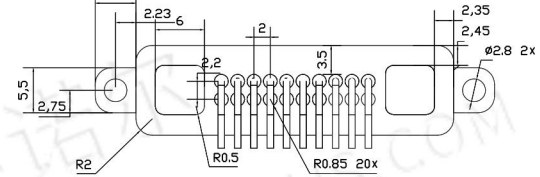

## MAGNETIC CONNECTOR

CX-FA型-20pin公

CX-FA型-20pin母

CX-FB型-20pin公

CX-FB型-20pin母

CX-FW型-20pin公

CX-FW型-20pin母

双排6pin公