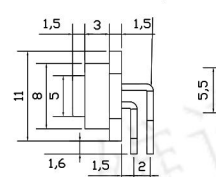

## MAGNETIC CONNECTOR

CX-FA型-20pin公

CX-FA型-20pin母

CX-FB型-20pin公

CX-FB型-20pin母

CX-FW型-20pin公

CX-FW型-20pin母

双排6pin公