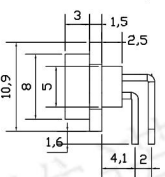

## MAGNETIC CONNECTOR

CX-FA型-20pin公

CX-FA型-20pin母

CX-FB型-20pin公

CX-FB型-20pin母

CX-FW型-20pin公

CX-FW型-20pin母

双排6pin公