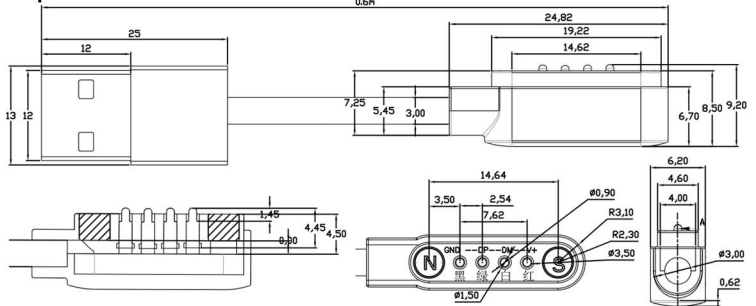

## MAGNETIC CONNECTOR

2p-2.54PH-usb

4p-2.54PH-usb

2pT-2.54PHT-usb

4pT-2.54PH-usb

5pin-usb

cx-A12PH-usb

cx-B5PH-usb