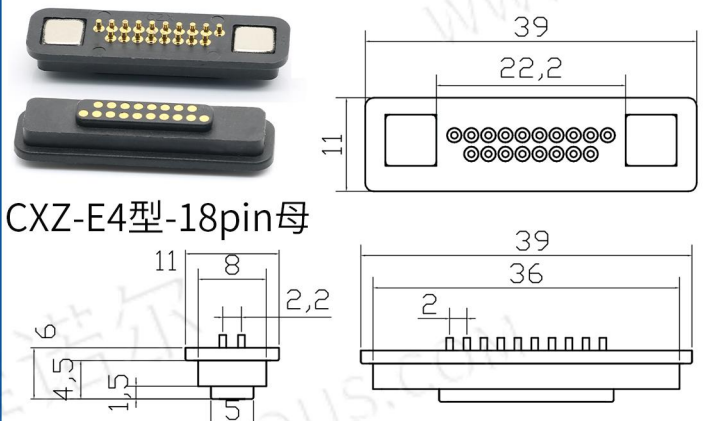

## MAGNETIC CONNECTOR

CXZ-E4型-17pin公

CXZ-E4型-17pin母

CXZ-E4型-18pin公

CXZ-E4型-18pin母

CXZ-E4型-19pin公

CXZ-E4型-19pin母

CXZ-E4型-20pin公