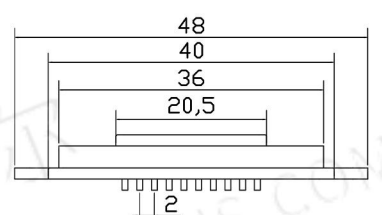

## MAGNETIC CONNECTOR

CXZ-D型-17pin公

CXZ-D型-17pin母

CXZ-D型-18pin公

CXZ-D型-18pin母

CXZ-D型-19pin公

CXZ-D型-19pin母

CXZ-D型-20pin公