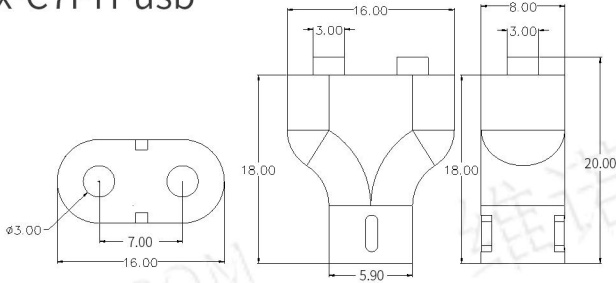

cx-C7PH-usb