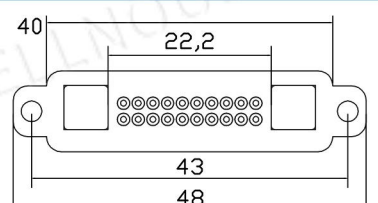

## MAGNETIC CONNECTOR

CXZ-D型-17pin公

CXZ-D型-17pin母

CXZ-D型-18pin公

CXZ-D型-18pin母

CXZ-D型-19pin公

CXZ-D型-19pin母

CXZ-D型-20pin公