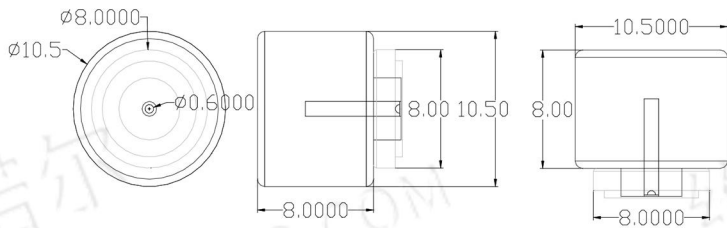

## MAGNETIC CONNECTOR

cx-8mm-usb

cx-10mm-usb

cx-8mm TYPE-C

cx-10mm TYPE-C

cx-12X10-usb

cx-7mmLX-usb 立吸

cx-7mmWT-usb 弯头