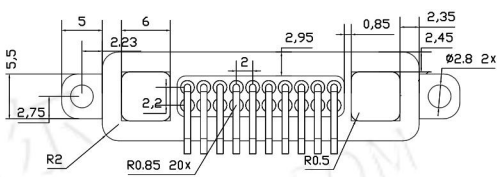

## MAGNETIC CONNECTOR

CX-FA型-20pin公

CX-FA型-20pin母

CX-FB型-20pin公

CX-FB型-20pin母

CX-FW型-20pin公

CX-FW型-20pin母

双排6pin公