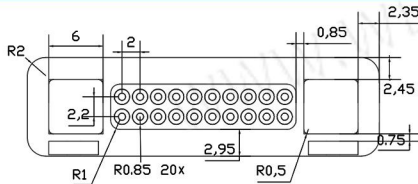

## MAGNETIC CONNECTOR

CX-FA型-20pin公

CX-FA型-20pin母

CX-FB型-20pin公

CX-FB型-20pin母

CX-FW型-20pin公

CX-FW型-20pin母

双排6pin公