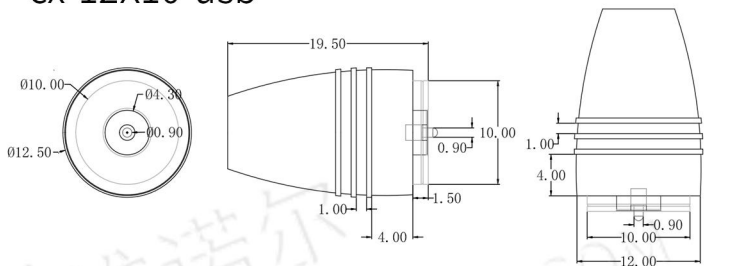

## MAGNETIC CONNECTOR

cx-8mm-usb

cx-10mm-usb

cx-8mm TYPE-C

cx-10mm TYPE-C

cx-12X10-usb

cx-7mmLX-usb 立吸

cx-7mmWT-usb 弯头