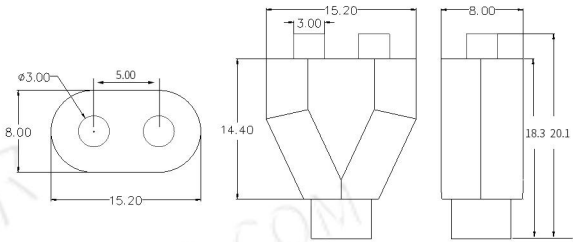

cx-D5PH-usb