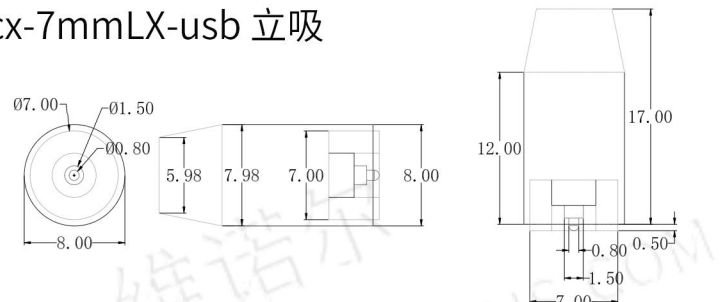

## MAGNETIC CONNECTOR

cx-8mm-usb

cx-10mm-usb

cx-8mm TYPE-C

cx-10mm TYPE-C

cx-12X10-usb

cx-7mmLX-usb 立吸

cx-7mmWT-usb 弯头